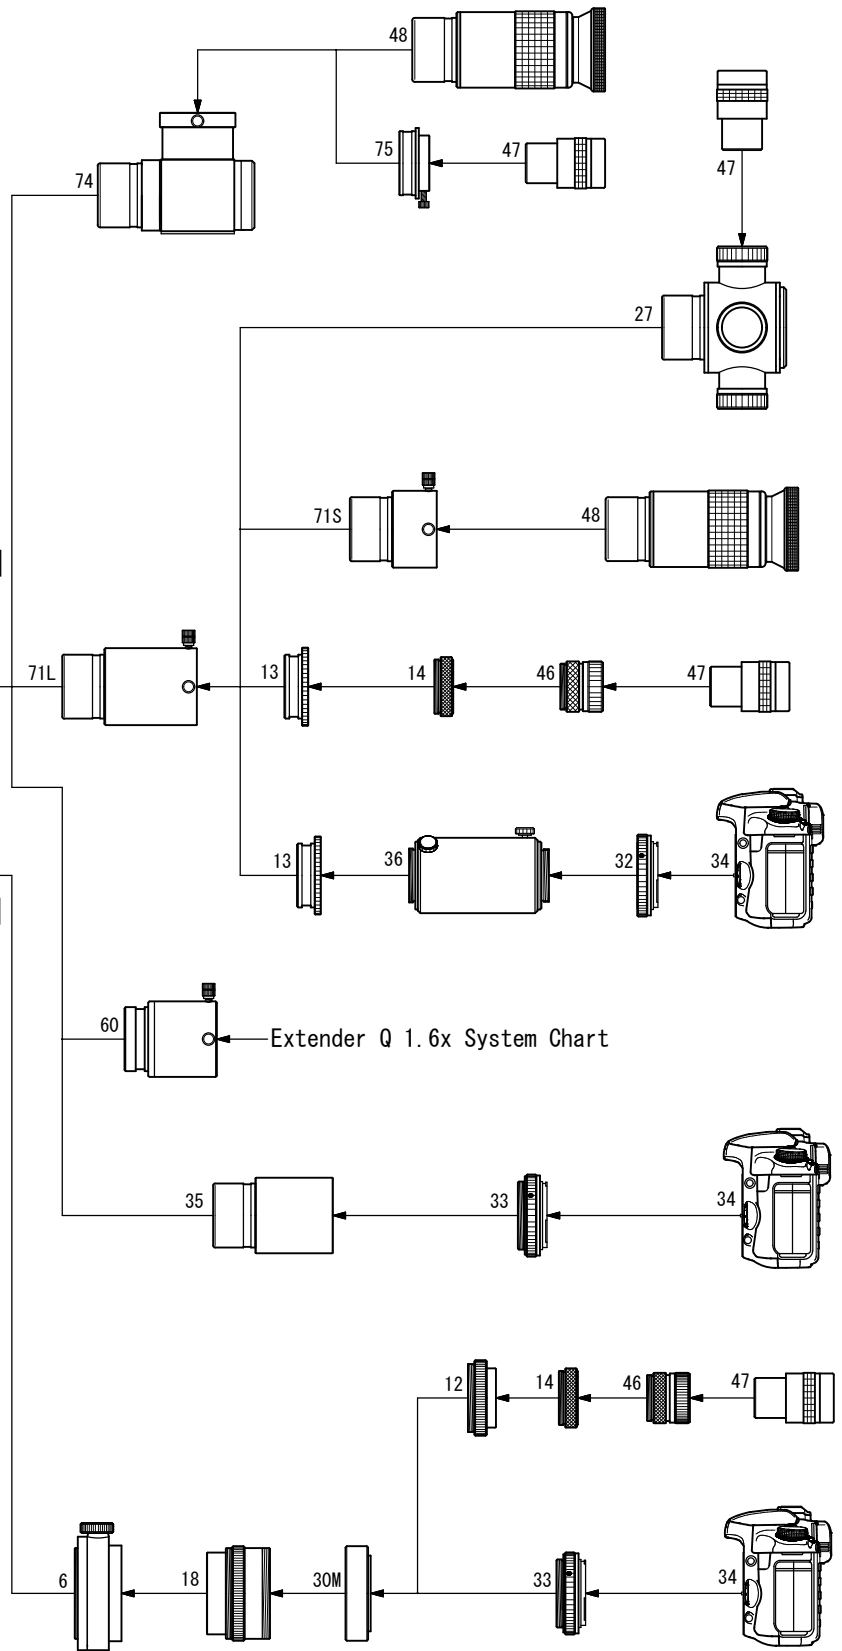

FC-100DL Photo/Visual System Chart

- 6. CAA (TSA-102) [TKA23200]
- 10. F-50.8 AD Ring [TKP19001]
- 12. Visual adapter (CCA-250) [TKP86005]
- 13. 50.8 Sleeve [TKP00113]
- 14. Coupling (S) [TKP00103]
- 18. FC-35 Reducer 0.66x [TKA19580]
- 27. 4-Turret eyepiece holder (31.7D) [TKA00404]
- 30M. CA Ring 102 [TKA23202]
- 32. T-mount DX-S (EOS) [TKA01250]
T-mount DX-S (Nikon) [TKA01254]

- 33. T-mount DX-WR (EOS) [TKA01251]
T-mount DX-WR (Nikon) [TKA01255]
- 34. DSLR
- 35. CA-35 (50.8) [TKA31201]
- 36. TCA-4 [TKA00210]
- 46. Eyepiece adapter (31.7) [TKP00101]
- 47. Eyepiece (31.7)
- 48. Eyepiece (50.8)
- 60. Extender Q1.6x (50.8) [TKA36595]
- 70. Eyepiece adapter 50.8 [TKP27110]
- 71L. Extension tube (L) [TKP31112]
- 71S. 50.8 Extension tube (S) [TKA00105]
- 74. Diagonal mirror (50.8) [TKA00543]
- 75. Adapter (DM) (31.7) [TKA00111]

TAKAHASHI