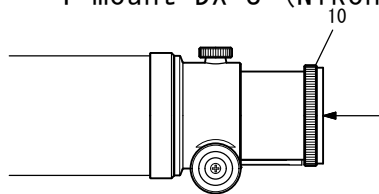

FC-100DL Photo/Visual System Chart

- 6. CAA (TSA-102) [TKA23200]
- 10. F-50.8 AD Ring [TKP19001]
- 12. Visual adapter (CCA-250) [TKP86005]
- 13. 50.8 Sleeve [TKP00113]
- 14. Coupling (S) [TKP00103]
- 18. FC-35 Reducer 0.66x [TKA19580]
- 27. 4-Turret eyepiece holder (31.7D) [TKA00404]
- 30M. CA Ring 102 [TKA23202]
- 32. T-mount DX-S (EOS) [TKA01250]
T-mount DX-S (Nikon) [TKA01254]